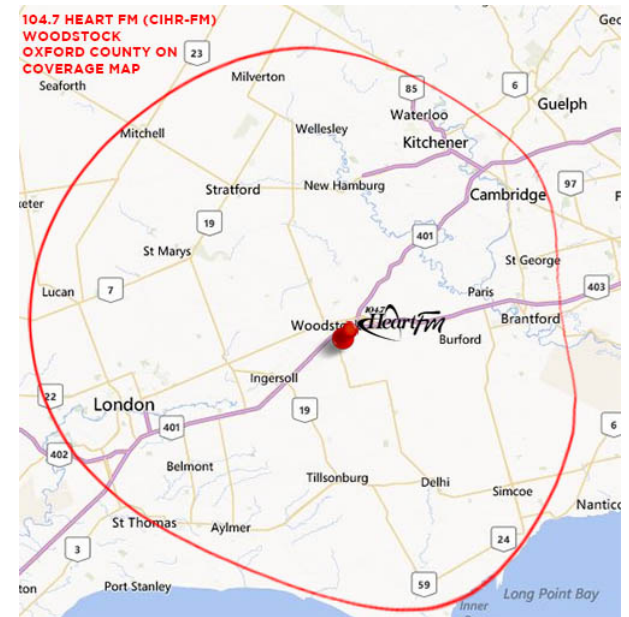

# Heart FM...Coverage

## Maximum Reach:

With Heart FM's extensive reach into local businesses, homes, automobiles, and commercial buildings here in Oxford County and beyond, we are the first choice for local marketers who are looking for a larger circle of consumers.

**Target Market:** Heart FM reaches local consumers from active young families to high disposal income executives.

**Growing:** In 2013, Heart FM power increased by 333% allowing you to Reach more consumers. Heart FM continues to be the most listened to radio station in Woodstock, Oxford county and beyond.